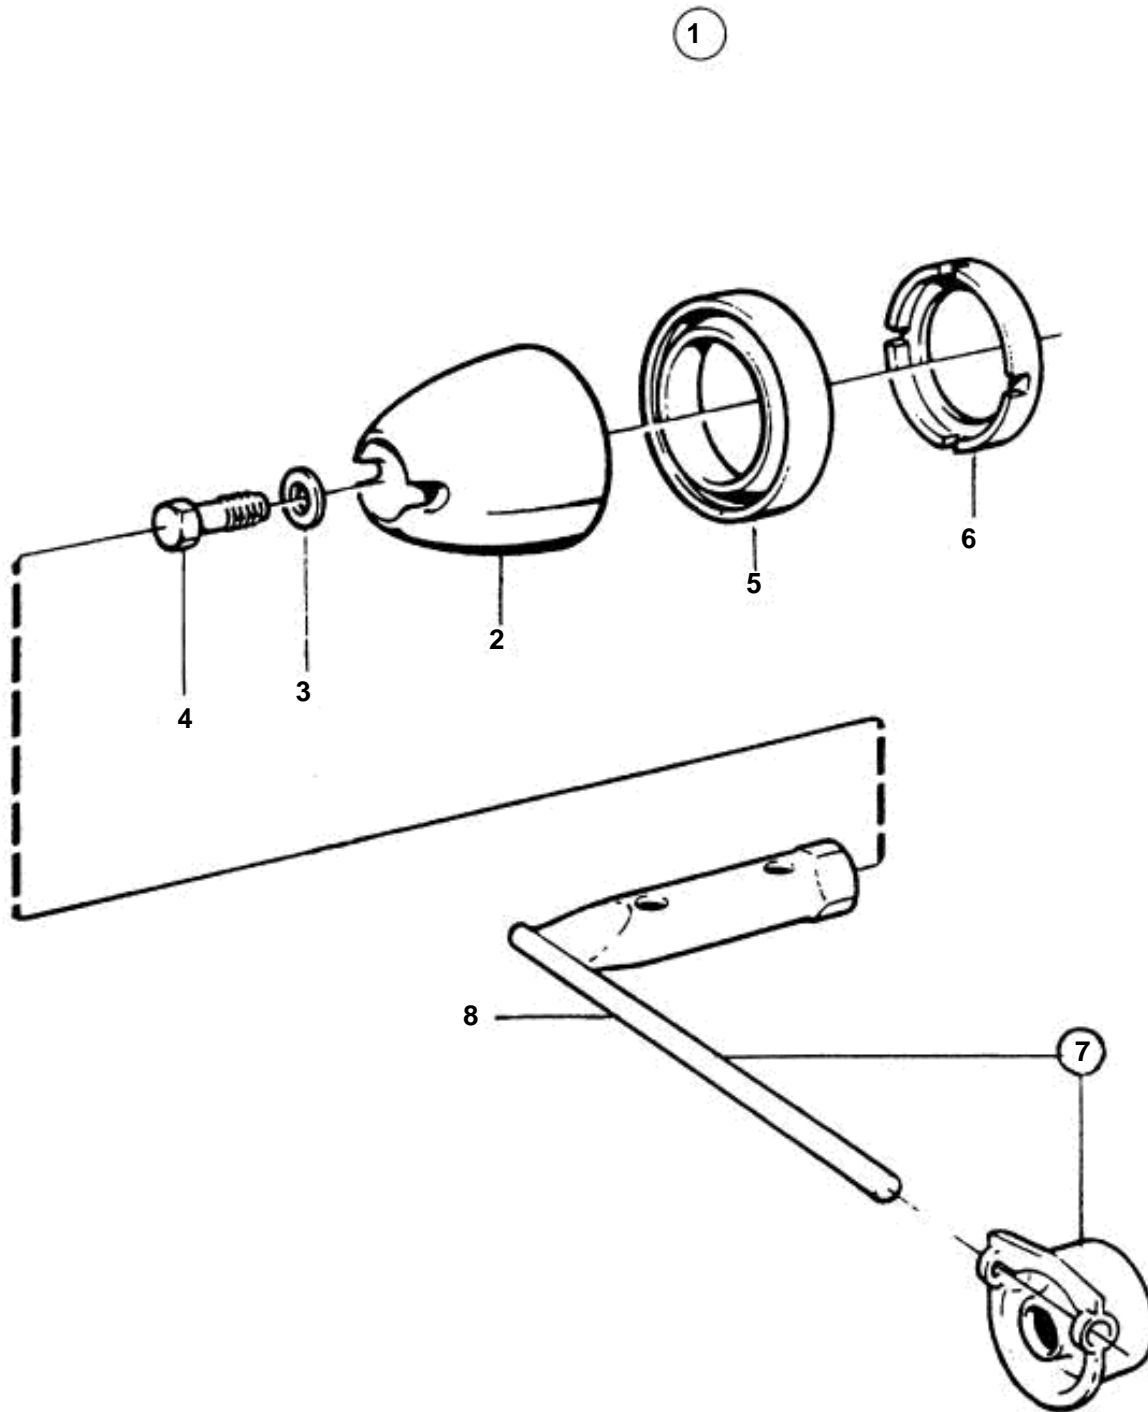

DP - PROPELLER CONE KIT, TOOL, CONE TIGHTENING

DP - PROPELLER CONE KIT, TOOL, CONE TIGHTENING

REF	PART NO.	QTY	DESCRIPTION	NOTES
1	872549	1	Propeller cone kit	
2		1	· PROPELLER CONE	
3	943194	1	· Washer	
4	872546	1	· Lock screw	
5	853676	1	· Spacer ring	For diesel engine with duoprop drive unit.
6	854294	1	· Plastic washer	
7	873058	1	Tool kit	
8	872773	1	· Tool kit	